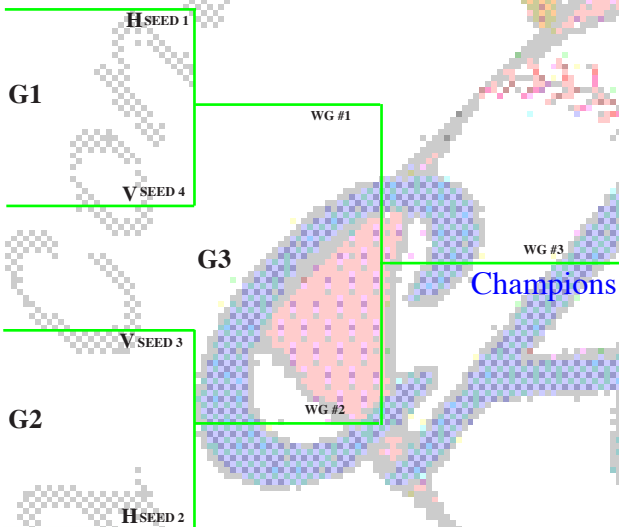

# Continental Amateur Baseball Association Official 4 Team Single Elimination Bracket

*The Greatest Show On Dirt!*

*The Greatest Show On Dirt!*

Round 1 Round 2 Round 3

V - Visiting Team  
H - Home Team

Round 1 Round 2 Round 3