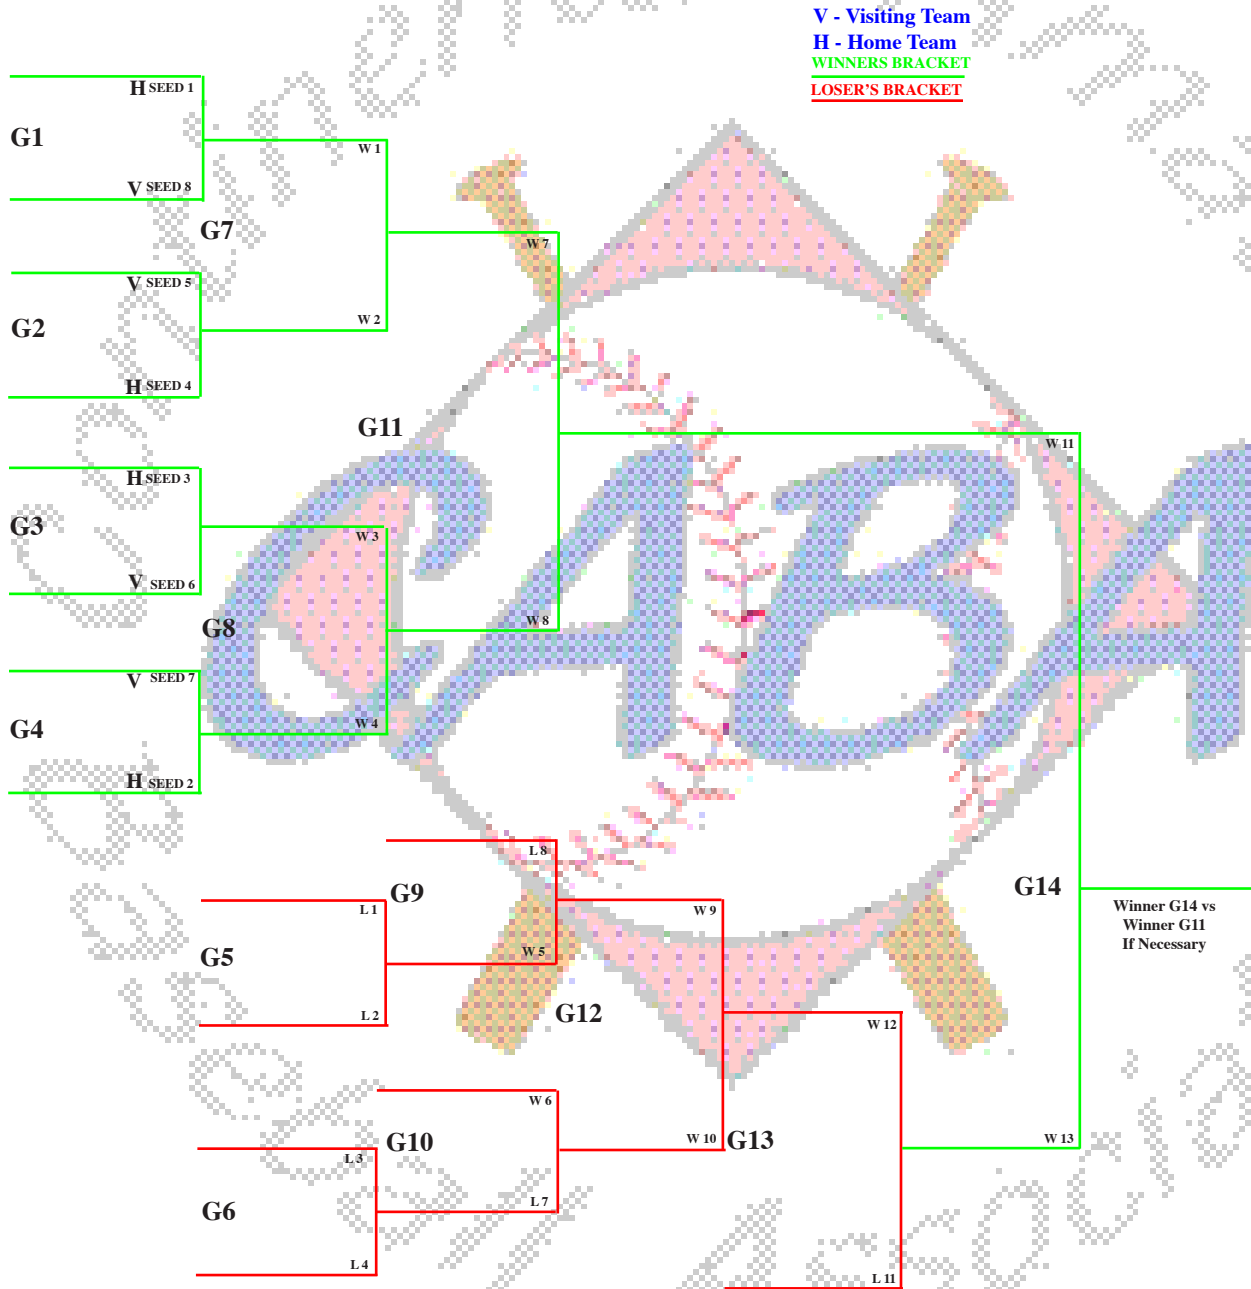

Continental Amateur Baseball Association

Official 8 Team Double Elimination Bracket

The Greatest Show On Dirt!

The Greatest Show On Dirt!

Round 1 Round 2 Round 3 Round 4 Round 5 Round 6 Round 7

Round 1 Round 2 Round 3 Round 4 Round 5 Round 6 Round 7