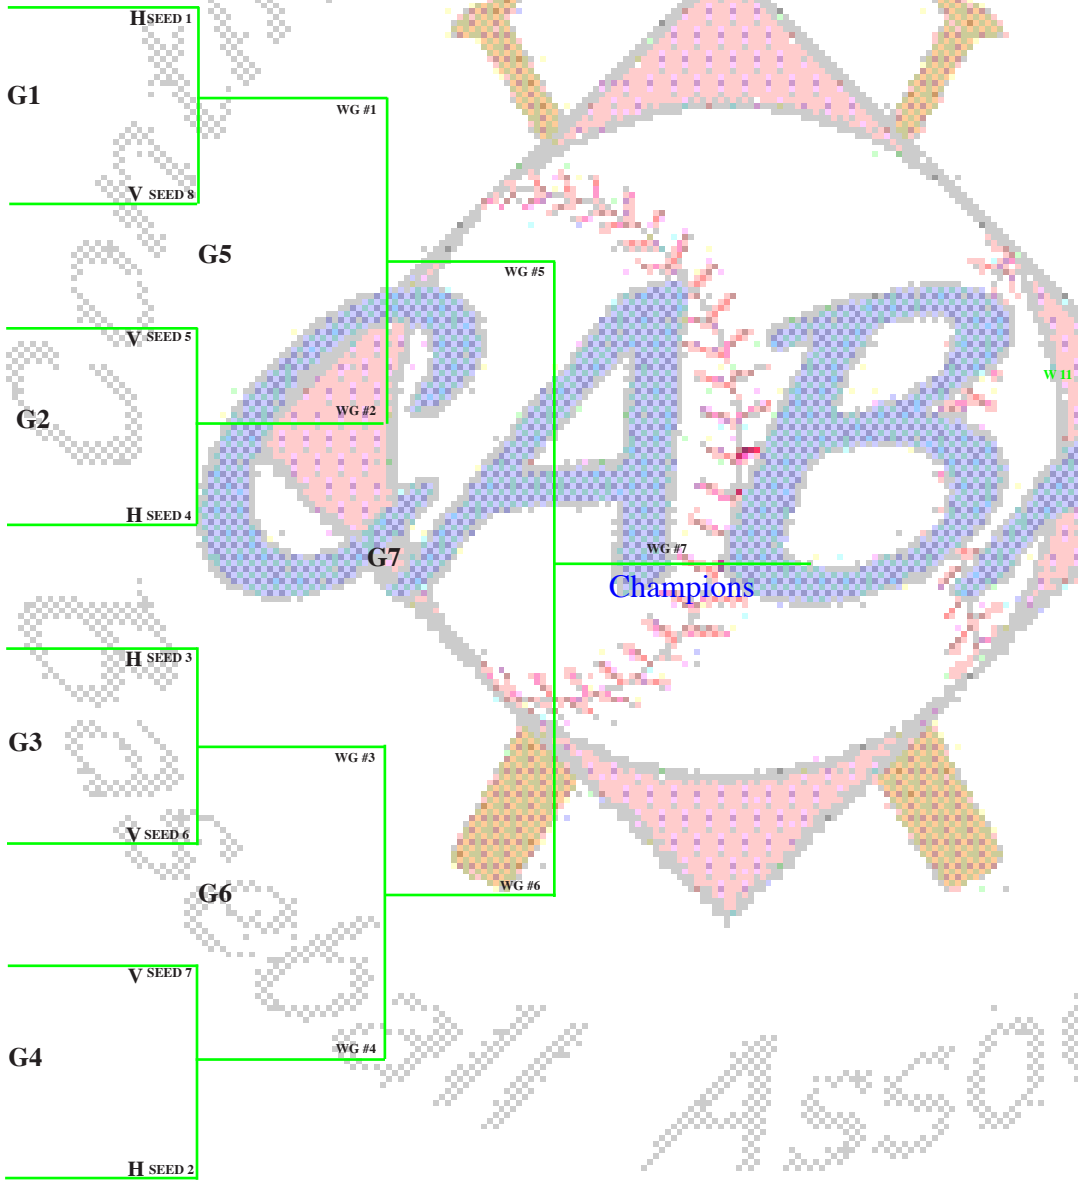

## Official 8 Team Single Elimination Bracket

*The Greatest Show On Dirt!*

*The Greatest Show On Dirt!*

Round 1 Round 2 Round 3

V - Visiting Team  
H - Home Team

Round 1 Round 2 Round 3