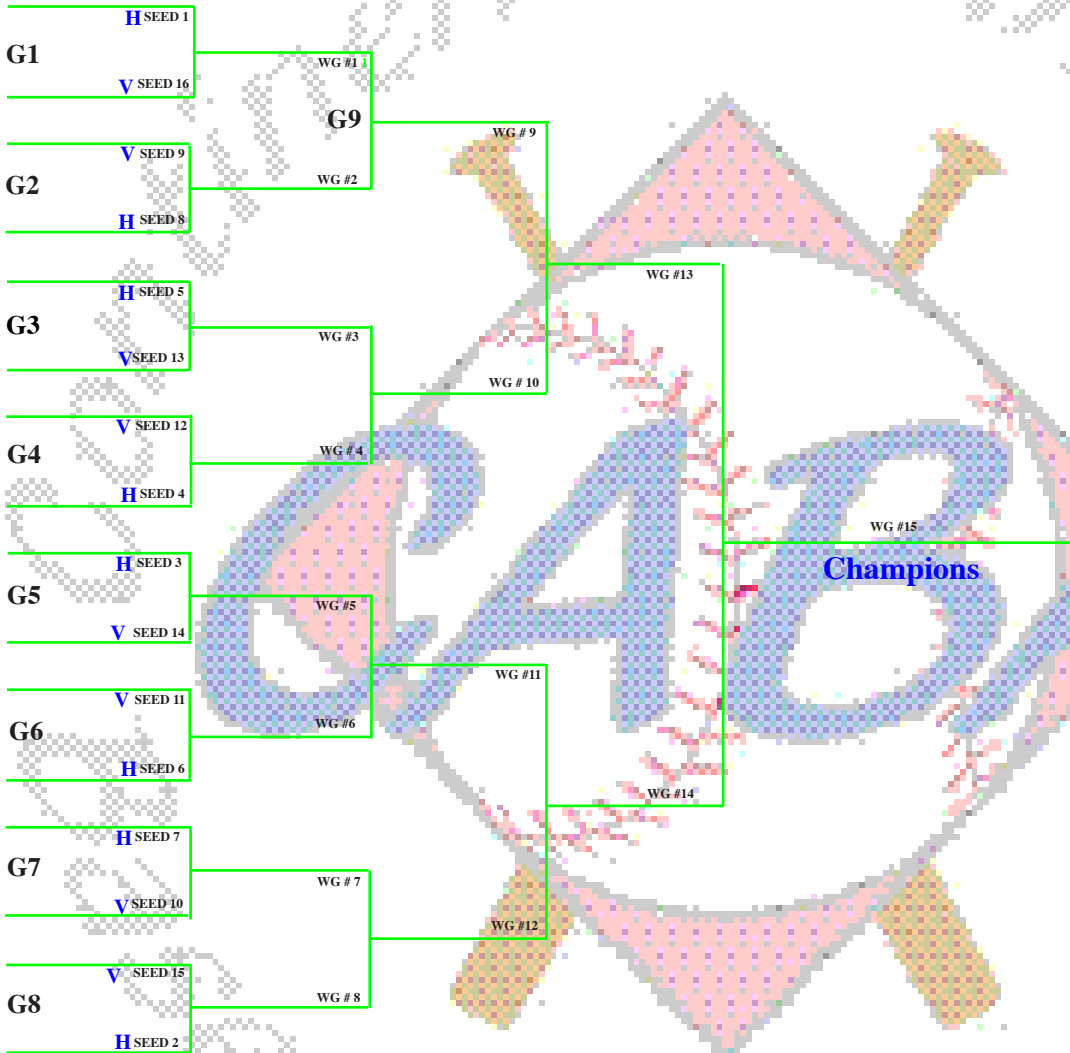

The Greatest Show On Dirt!

Continental Amateur Baseball Association Official 16 Single Elimination Bracket

The Greatest Show On Dirt!

Round 1 Round 2 Round 3 Round 4

V - Visiting Team
H - Home Team

Round 1 Round 2 Round 3 Round 4